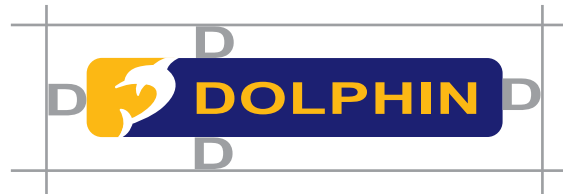

Spacing

Dolphin logos should always have an area of space around them in proportion to its size, calculated as above.

Help

If you require master artwork files, additional brand images or help when putting together materials using these brand guidelines, please email webteam@dolphinuk.co.uk or call Dolphin Marketing: +44 (0)1905 754 577 ext. 509.

Colors

Base color palette:

Dolphin Blue

Pantone: 2755
CMYK: 100, 97, 0, 30
RGB 30, 33, 114
HEX: #1E2172

Dolphin Yellow

Pantone: 130
CMYK: 0, 30, 100, 0
RGB 253, 185, 19
HEX: #FDB913

White

CMYK: 0, 0, 0, 0
RGB: 255, 255, 255
HEX: #FFFFFF

Extended color palette:

Use sparingly as accent colors or backgrounds.

Calm Green

CMYK: 16, 0, 77, 0
RGB: 222, 228, 97
HEX: #DEE461

Box Blue

CMYK: 9, 7, 2, 0
RGB: 228, 228, 237
HEX: #E4E4ED

Scripting Red

CMYK: 0, 98, 97, 0
RGB: 236, 36, 39
HEX: #EC2427